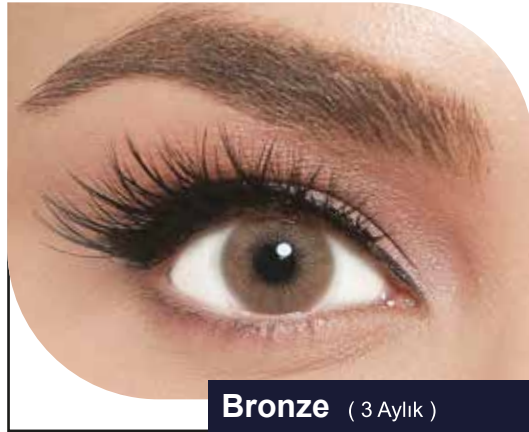

Available with or without correction (from -1.00 to -6.00 with 0.50 steps).

RAIN

HARESİZ SERİ

PARTY SERİSİ

QUARTZ

HARELİ SERİ

Diamond (3 Aylık)

Forest (3 Aylık)