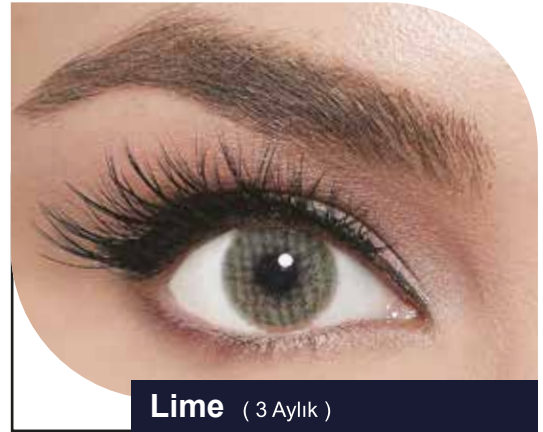

Available with or without correction (from -1.00 to -6.00 with 0.50 steps).

RAIN

HARESİZ SERİ

PARTY SERİSİ

QUARTZ

HARELİ SERİ

Diamond (3 Aylık)

Forest (3 Aylık)