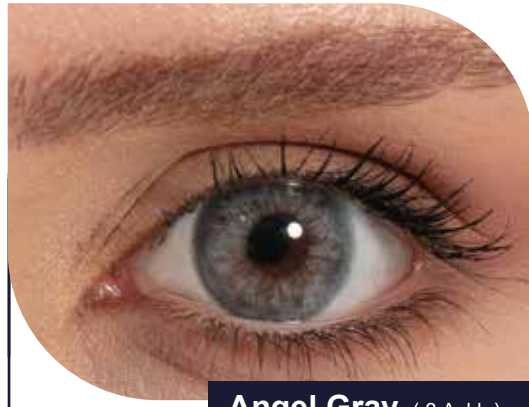

Angel Gray (3 Aylık)