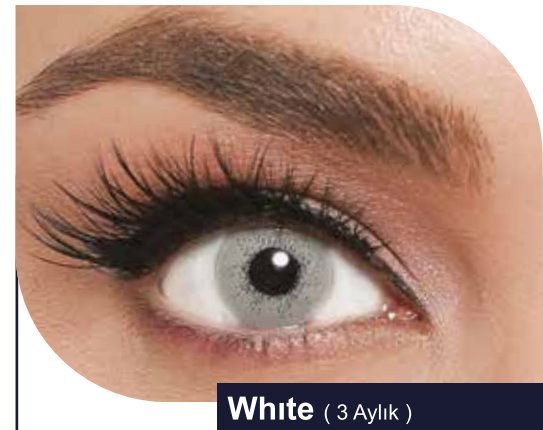

Available with or without correction (from -1.00 to -6.00 with 0.50 steps).

RAIN

HARESİZ SERİ

PARTY SERİSİ

QUARTZ

HARELİ SERİ

Diamond (3 Aylık)

Forest (3 Aylık)