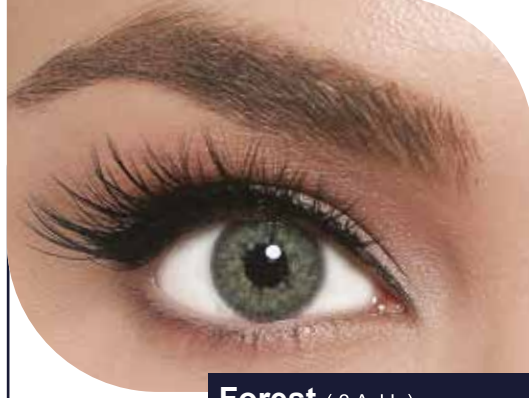

Available with or without correction (from -1.00 to -6.00 with 0.50 steps).

RAIN

HARESİZ SERİ

PARTY SERİSİ

QUARTZ

HARELİ SERİ

Diamond (3 Aylık)

Forest (3 Aylık)