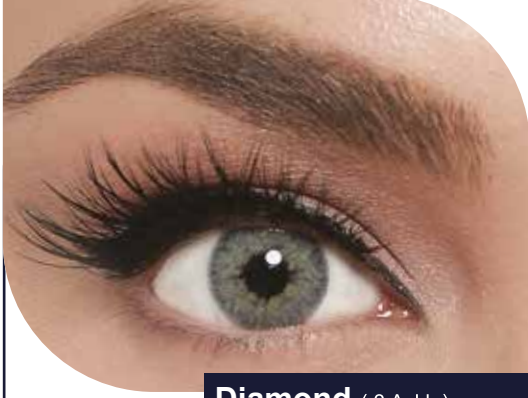

Available with or without correction (from -1.00 to -6.00 with 0.50 steps).

RAIN

HARESİZ SERİ

PARTY SERİSİ

QUARTZ

HARELİ SERİ

Diamond (3 Aylık)

Forest (3 Aylık)