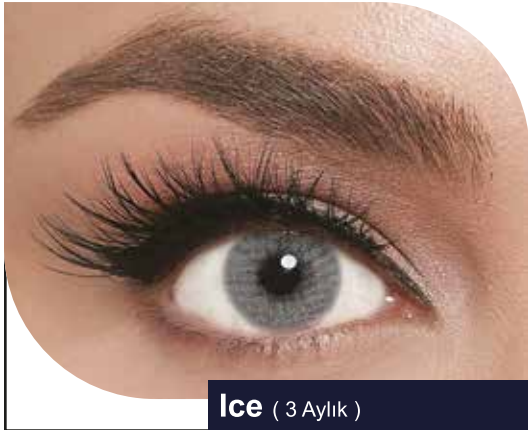

Available with or without correction (from -1.00 to -6.00 with 0.50 steps).

RAIN

HARESİZ SERİ

PARTY SERİSİ

QUARTZ

HARELİ SERİ

Diamond (3 Aylık)

Forest (3 Aylık)