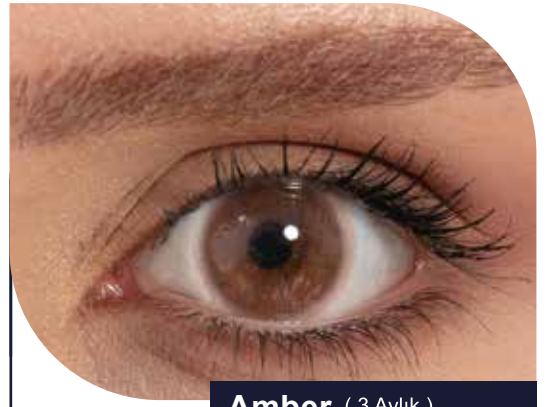

Amber (3 Aylık)