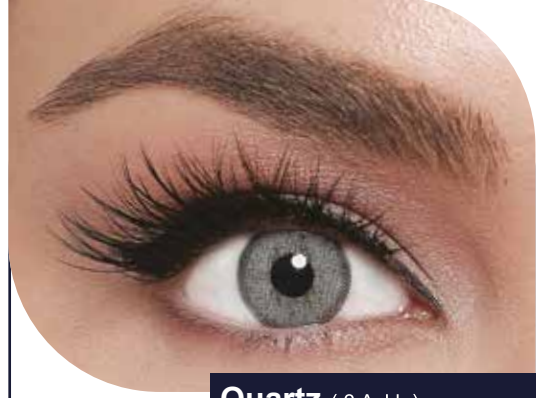

Available with or without correction (from -1.00 to -6.00 with 0.50 steps).

RAIN

HARESİZ SERİ

PARTY SERİSİ

QUARTZ

HARELİ SERİ

Diamond (3 Aylık)

Forest (3 Aylık)