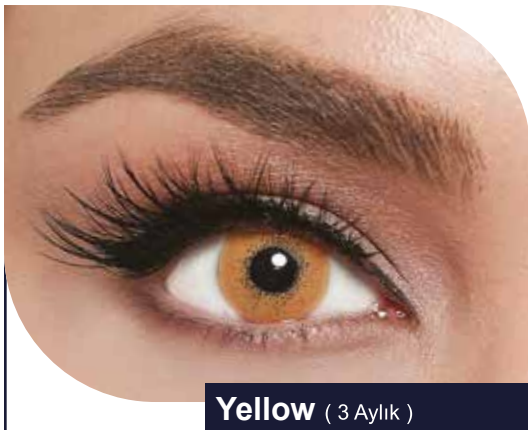

Available with or without correction (from -1.00 to -6.00 with 0.50 steps).

RAIN

HARESİZ SERİ

PARTY SERİSİ

QUARTZ

HARELİ SERİ

Diamond (3 Aylık)

Forest (3 Aylık)