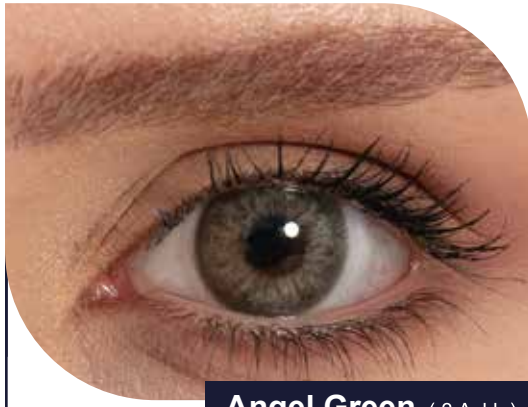

Angel Green (3 Aylık)