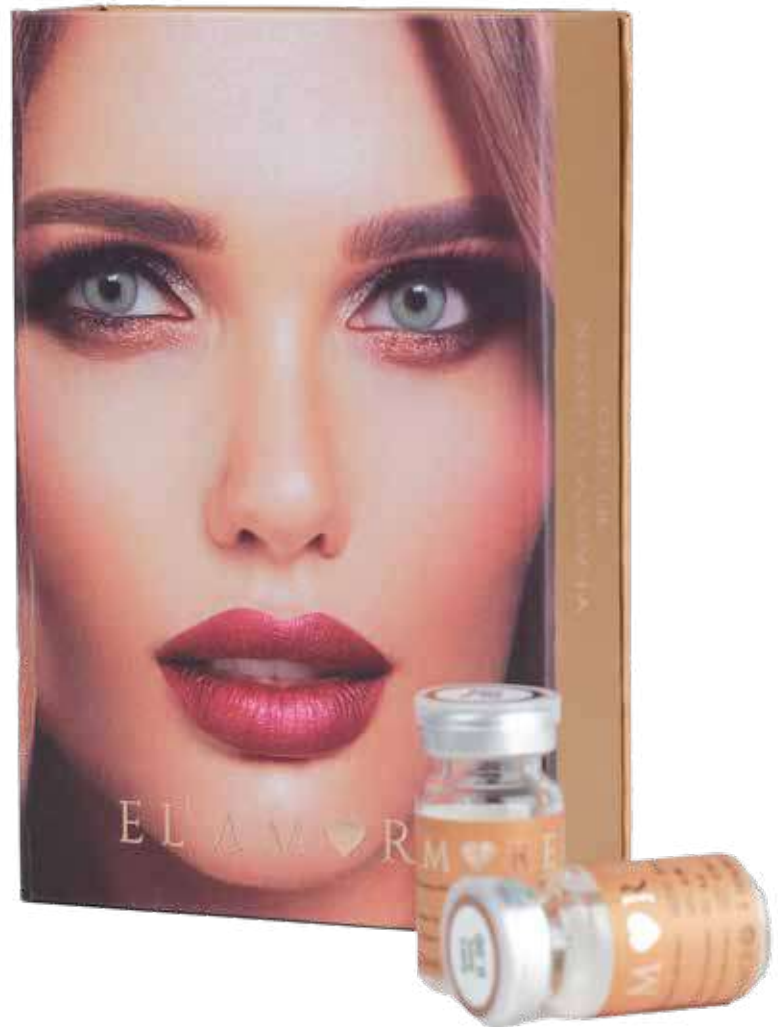

Mocha
Brown - Honey Tones

Azure
Gray Tones

Foresta
Green - Honey Tones

2 Vials with Lens case, holder and tweezer in packaging

*The colors in the catalog are for visual purposes only and their look may vary.